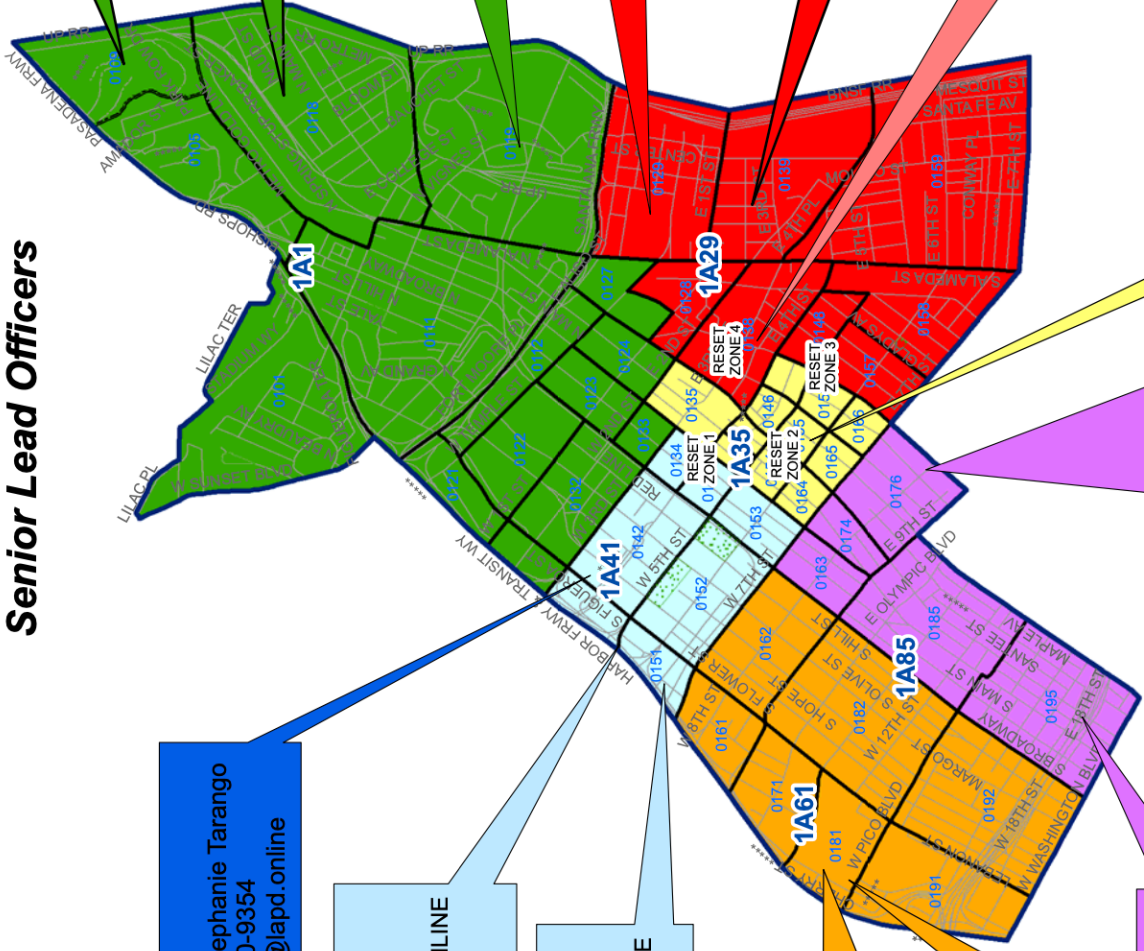

LAPD RANK INSIGNIA

POLICE OFFICER III

POLICE OFFICER III+1

SERGEANT I

SERGEANT II

DETECTIVE I

DETECTIVE II

DETECTIVE III