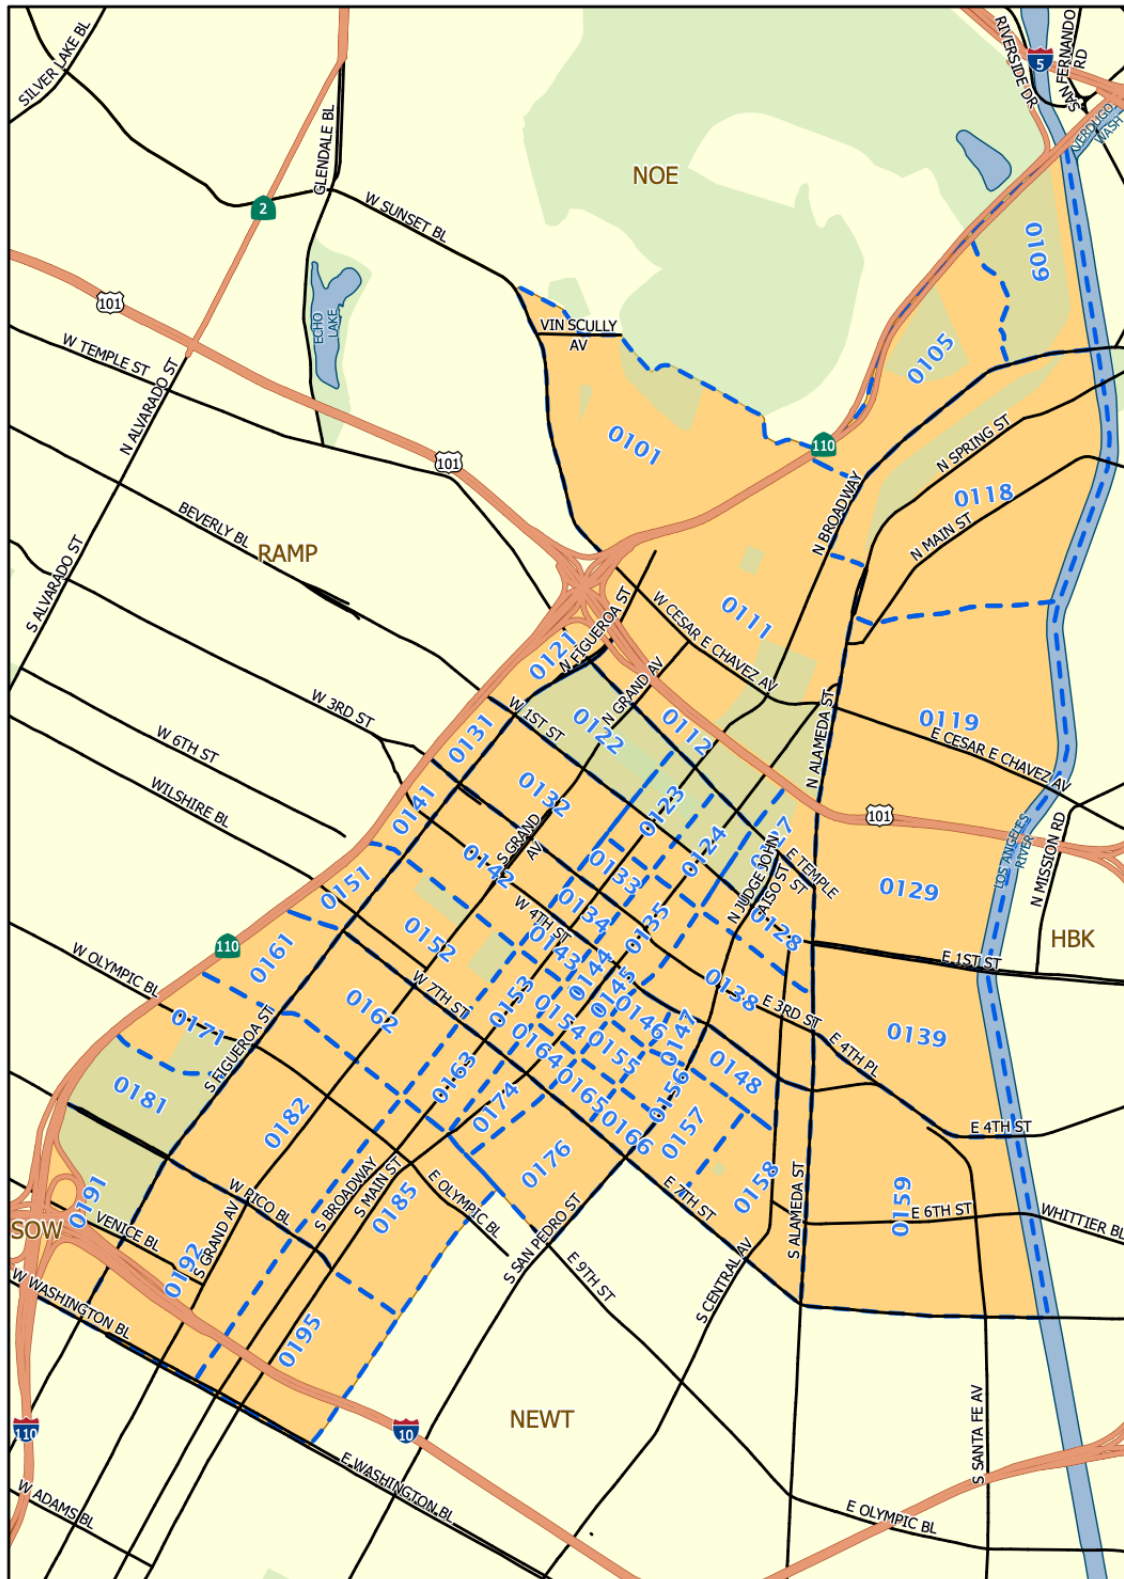

ROBERT G STAMOLIS
PO 1
#45134

SHAHBAZ H ZAIDI
PO 1
#44745

CENTRAL DIVISION MAPS

CENTRAL DIVISION

STREETS, POLICE STATIONS AND BOUNDARIES, AND OTHER POINTS OF INTEREST

- Police facility
- Reporting district
- Freeway
- CENTRAL Division
- Street
- City boundary